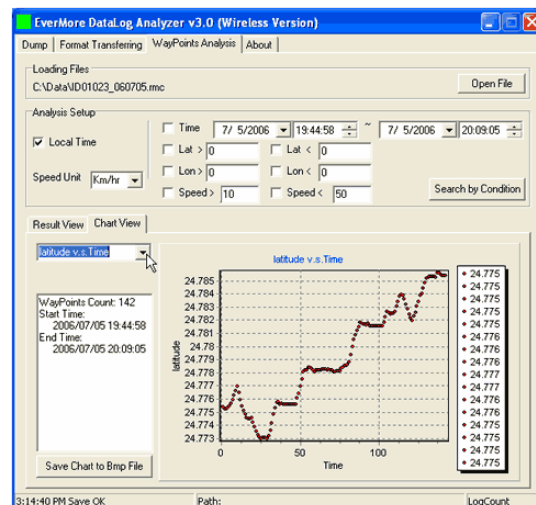

Data can be viewed in many free applications